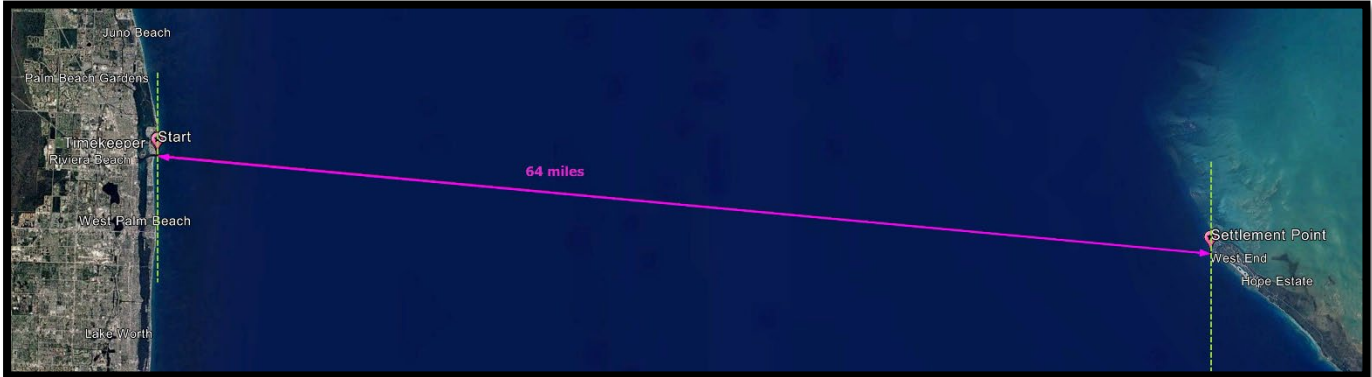

Ocean Cup World Speed Records

Gateway Marathon Palm Beach to West End, Bahamas *and Back* 128 miles

Name	Coordinates	Distance	Description
Start	26°46'20"N 80° 1'54"W	0	PALM BEACH Inlet
Turn	26°41'30"N 79° 0'0"W	64	WEST END Crossing the 79th Meridian West South of 26°41'30"N
Finish	26°46'20"N 80° 1'54"W	64	PALM BEACH Inlet
		128	Miles

Ocean Cup Palm Beach to West End, Bahamas *and* Back

Palm Beach Inlet - Timing will start /stop when the start/finish line is crossed.

WEST END Crossing the 79th Meridian West South of $26^{\circ}41'30''\text{N}$
Elapsed time will be captured as the 79th Meridian West (green line) is crossed.
Timing will continue during the turn and the return to the Palm Beach inlet.