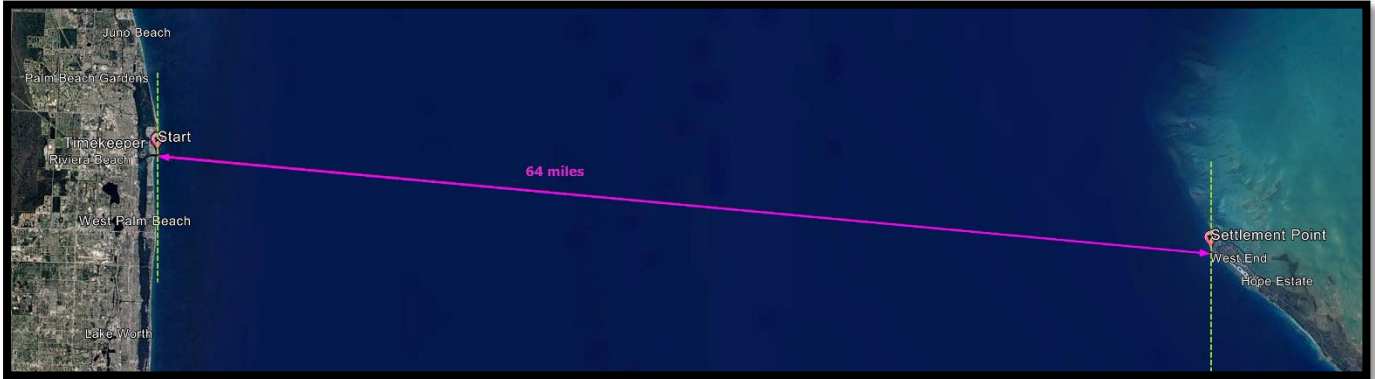

Ocean Cup World Speed Records

Gateway Marathon 2023 Palm Beach to West End and back to Palm Beach 128 miles

Name	Coordinates	Distance	Description
Start	26°46'20"N 80° 1'54"W	0	PALM BEACH Inlet
Turn	26°41'30"N 79° 0'0"W	64	WEST END Crossing the 79th Meridian West South of 26°41'30"N
Finish	26°46'20"N 80° 1'54"W	64	PALM BEACH Inlet
		128	Miles
		206	Kilometers

Ocean Cup Palm Beach to West End, Bahamas and Back

Palm Beach Inlet - Timing will start /stop when the start/finish line is crossed.

WEST END Crossing the 79th Meridian West South of 26°41'30"N
Elapsed time will be captured as the 79th Meridian West (green line) is crossed.
Timing will continue during the turn and the return to the Palm Beach inlet.