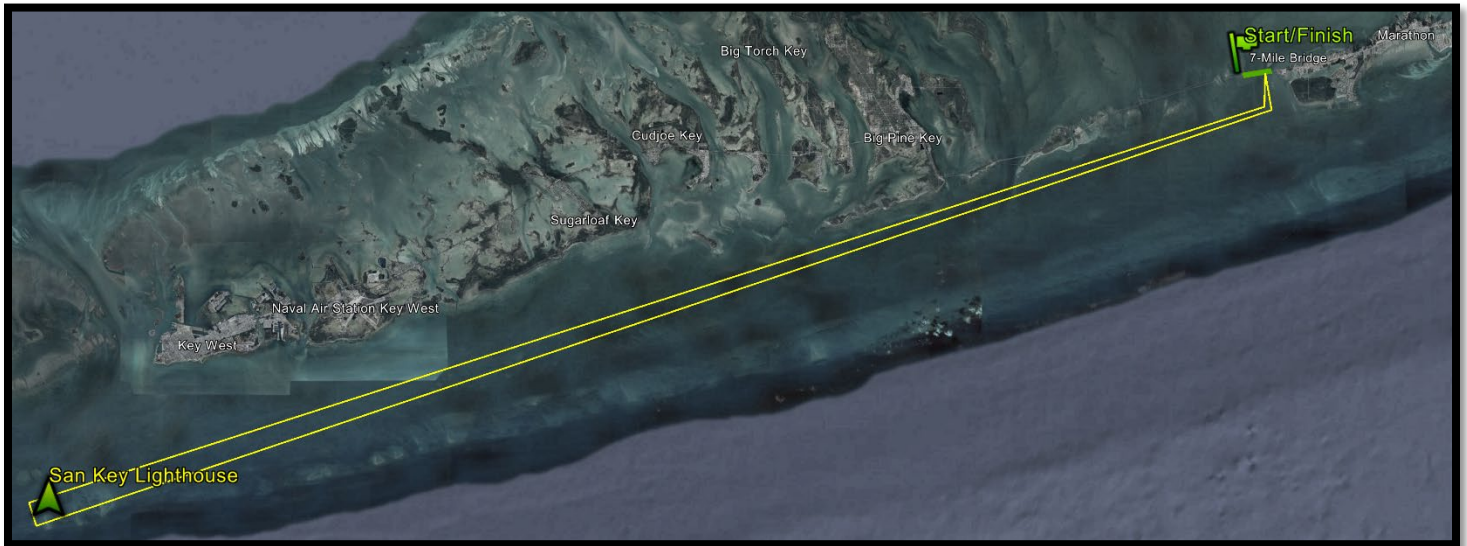

2024 Ocean Cup

Marathon to Key West and Back

7-Mile Bridge around Sand Key Lighthouse

City	Mark	Latitude	Longitude	Distance	Description
Marathon	Start	24°42'19"N	81° 8'7"W	0	7-Mile Bridge
Key West	Turn	24°27'14"N	81°52'39" W	52	Sand Key Lighthouse
Marathon	Finish	24°42'19"N	81° 8'7"W	52	7-Mile Bridge
				104	Miles

Timing starts and stops at the 7-Mile Bridge

Sand Key Light is a lighthouse 6.9 miles southwest of Key West, Florida, between Sand Key Channel and Rock Key Channel, two channels into Key West, on a reef intermittently covered by sand.

7-Mile Bridge

Sand Key Lighthouse